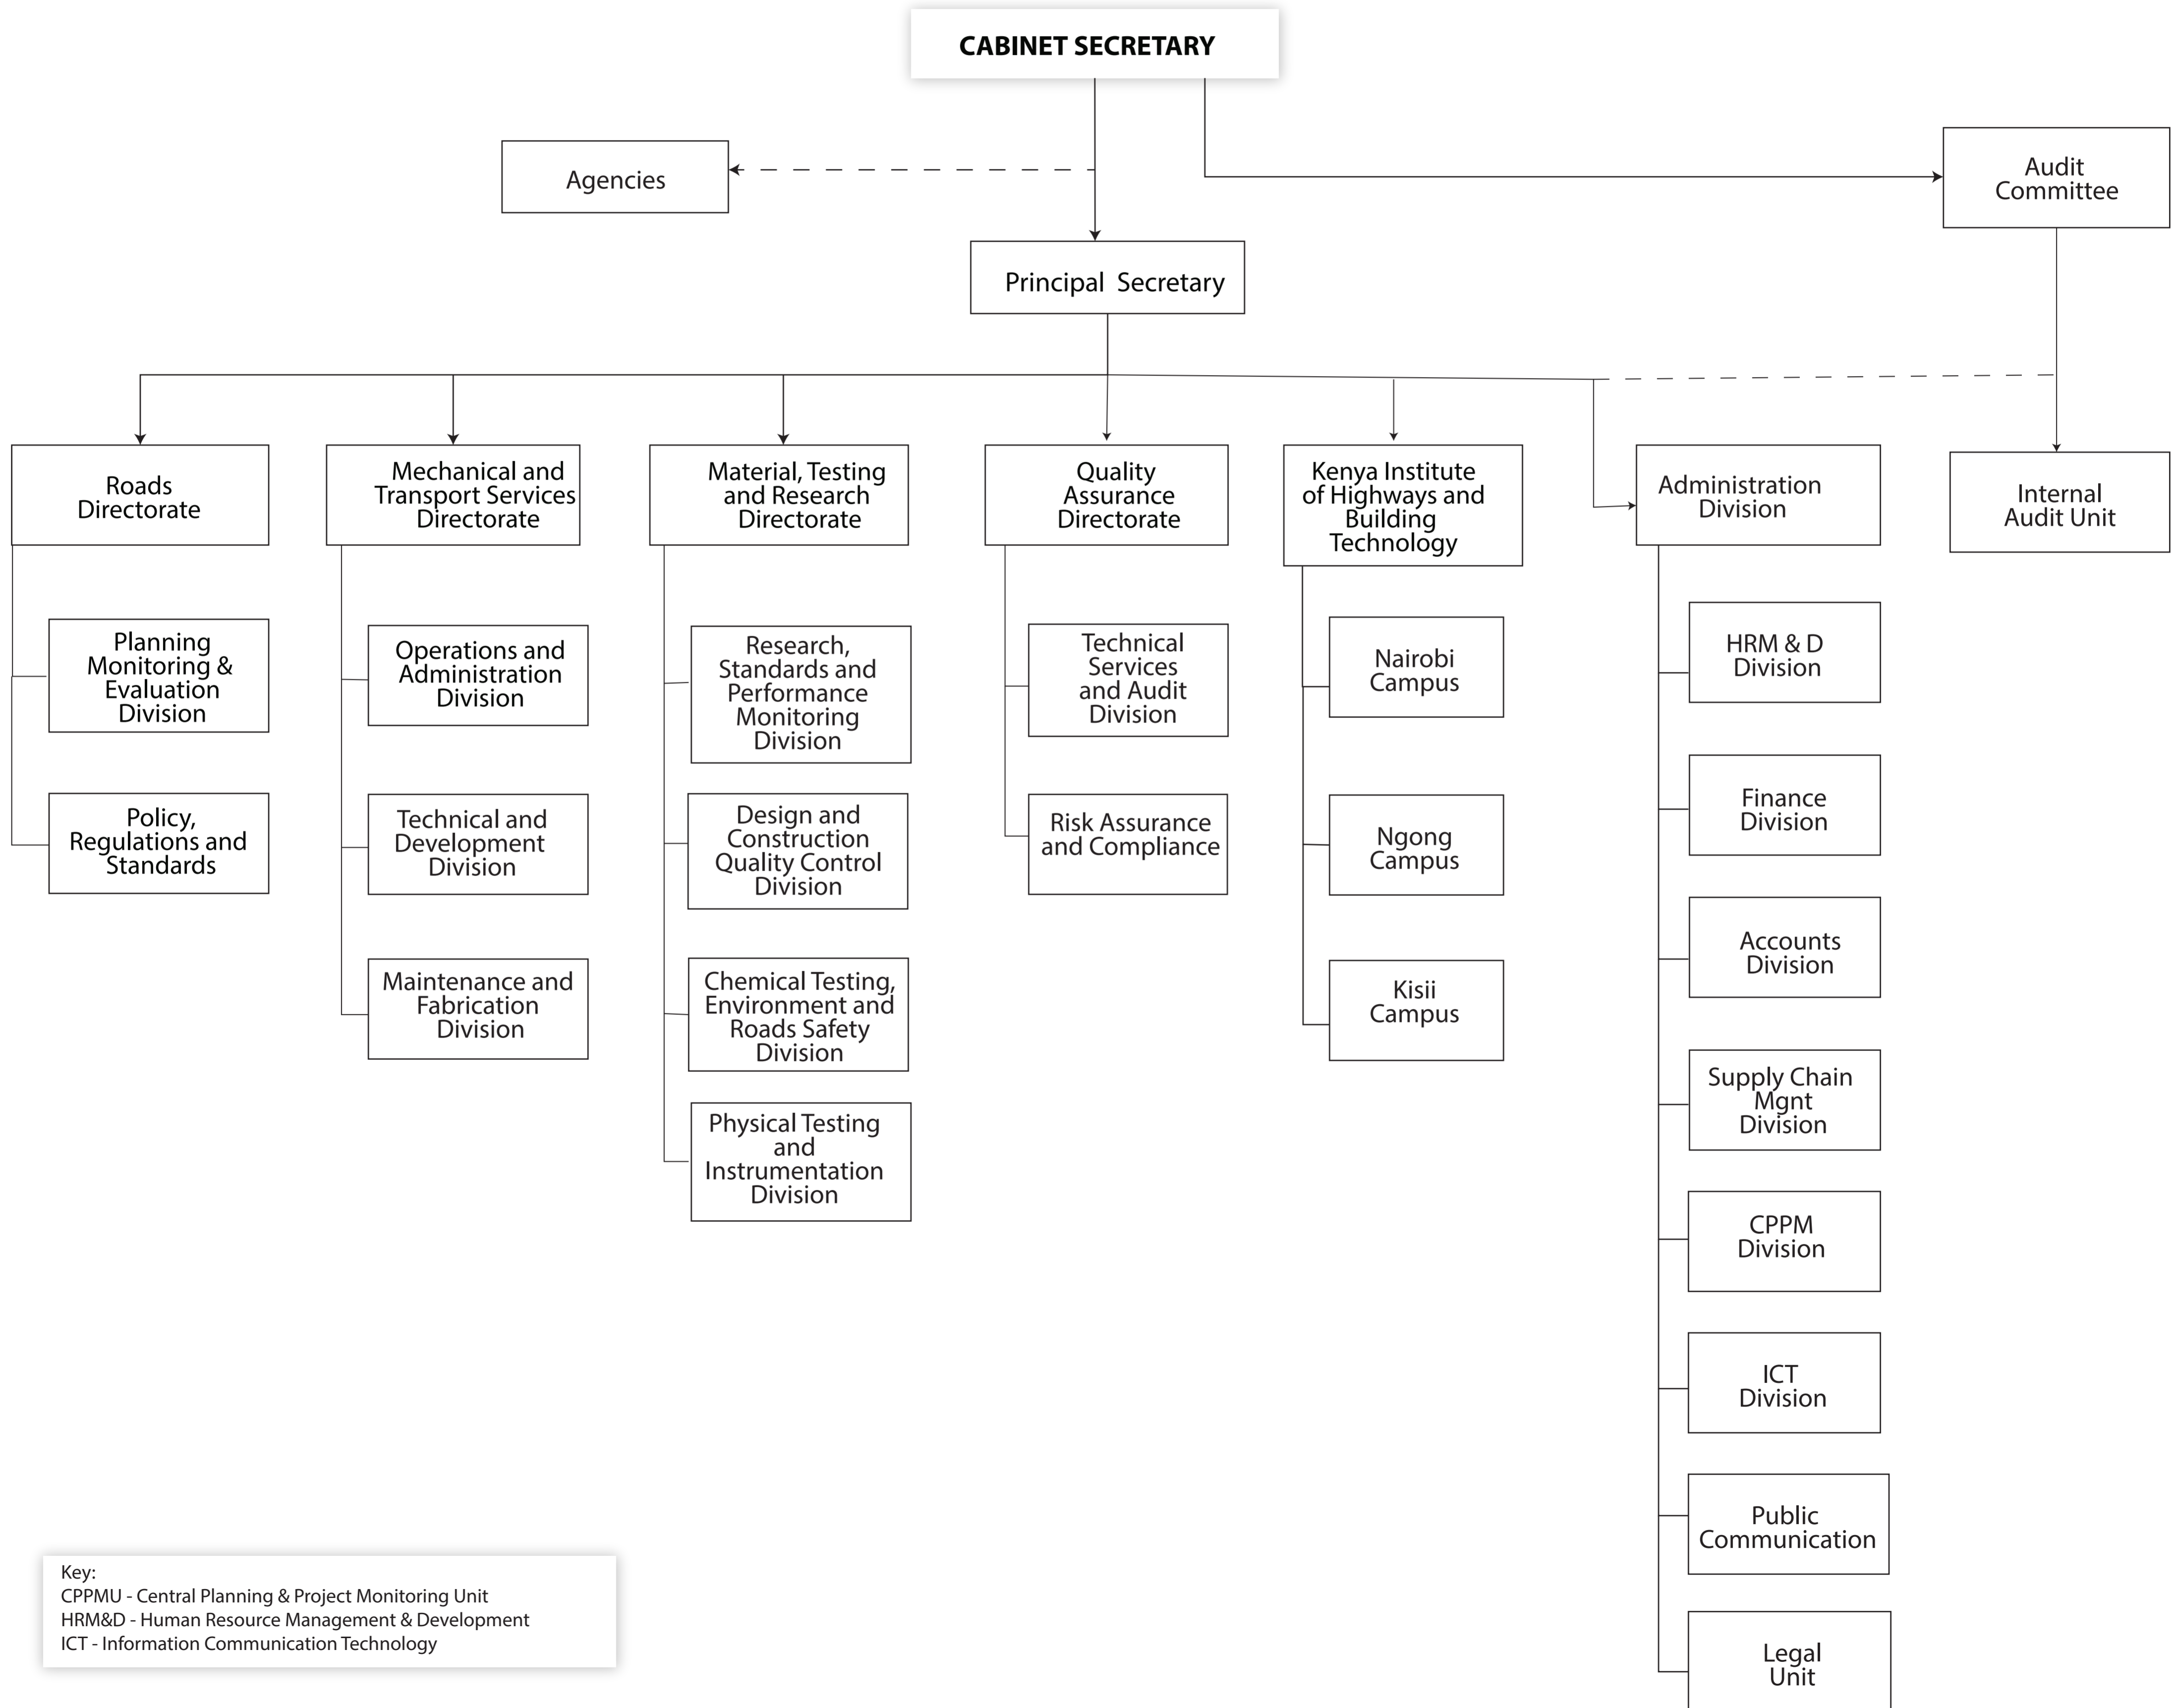

REPUBLIC OF KENYA

Seamless Connectivity

MINISTRY OF ROADS AND TRANSPORT
STATE DEPARTMENT FOR ROADS

ORGANISATIONAL STRUCTURE

Key:
 CPPMU - Central Planning & Project Monitoring Unit
 HRM&D - Human Resource Management & Development
 ICT - Information Communication Technology